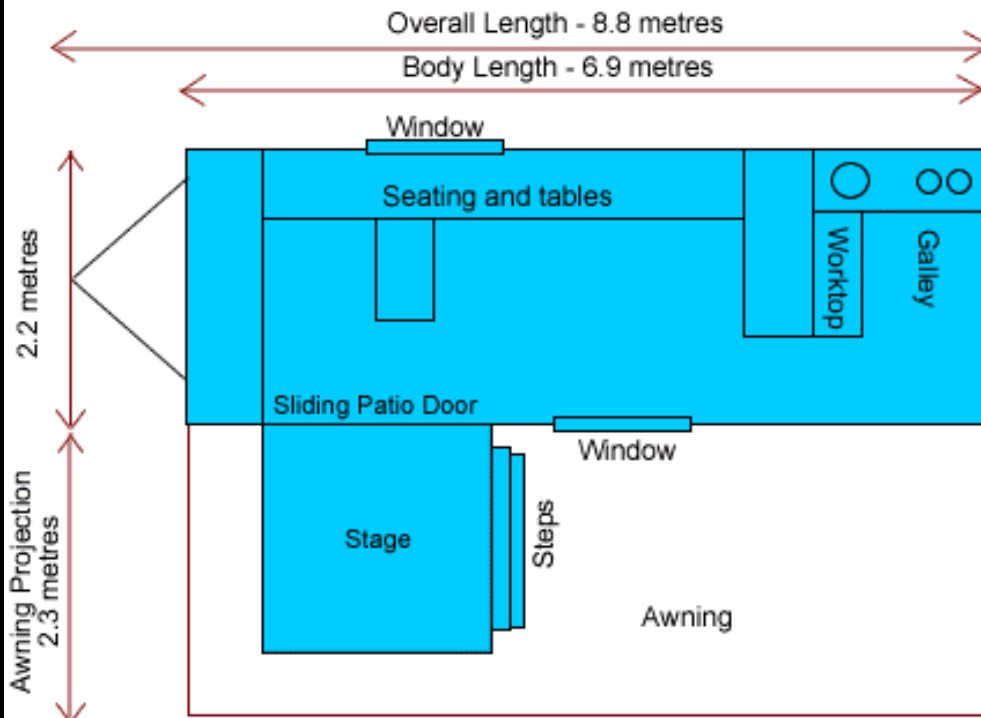

## 6.9M Trailer with stage & awning

External Headboard - 495mm deep x 5000mm long (3mm foamex)

Internal Panels (Velcro compatible)  
1 x 2000mm wide by 750mm deep  
2 x 1100mm wide by 750mm deep  
(All panels have radius corners and measurements are at the widest point)

Minimum site requirements -  
8.8 metres front by 4.5 metres deep

Electricity Supply -  
1 x 16amp C Form Plug  
(Additional 16 amp C Form plug required to run heater/air conditioning)

**UNIT 10**