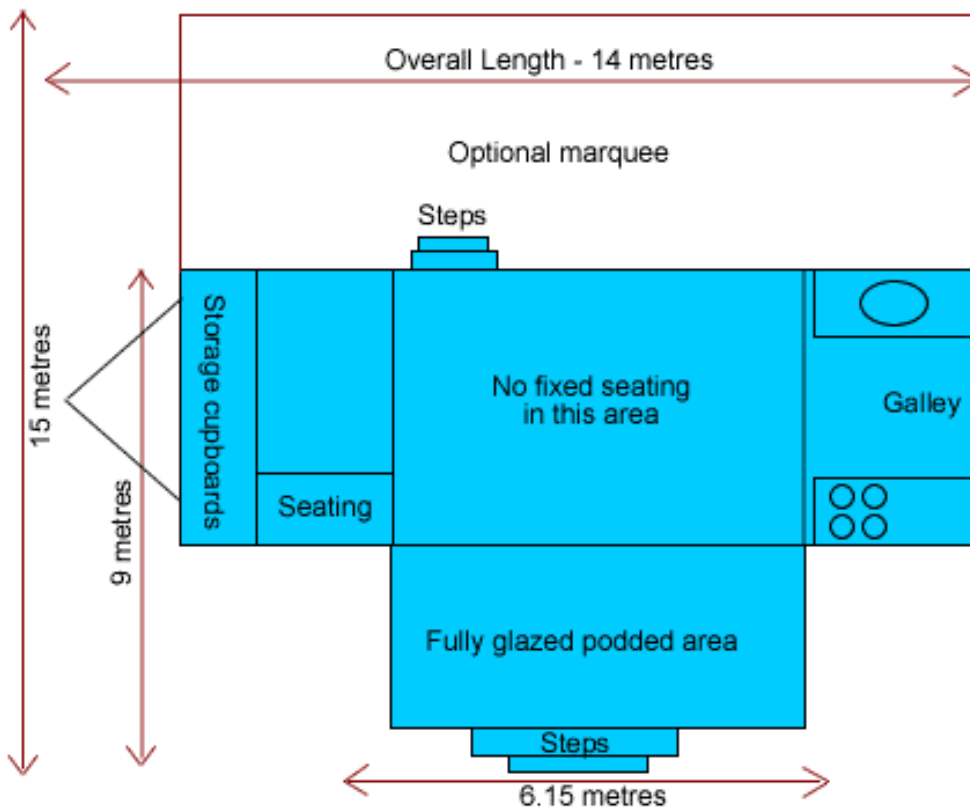

# FOR HIRE

Call Specialised Vehicle Brokers on 01933 623585

**14M Trailer with glazed pod to front (marquee to rear if required)**

External Headboard - 615mm deep x 4923mm long (3mm foamex)

Internal Panels (Velcro compatible)  
4 x 1220mm wide by 1220mm deep  
2 x 620mm wide by 1220mm deep  
(All panels have radius corners and measurements are at the widest point)

Minimum site requirements -  
14 metres front by 9 metres deep (without marquee)  
14 metres front by 15 metres deep (with marquee)

Electricity Supply -  
1 x 16amp C Form Plug

**UNIT 12**