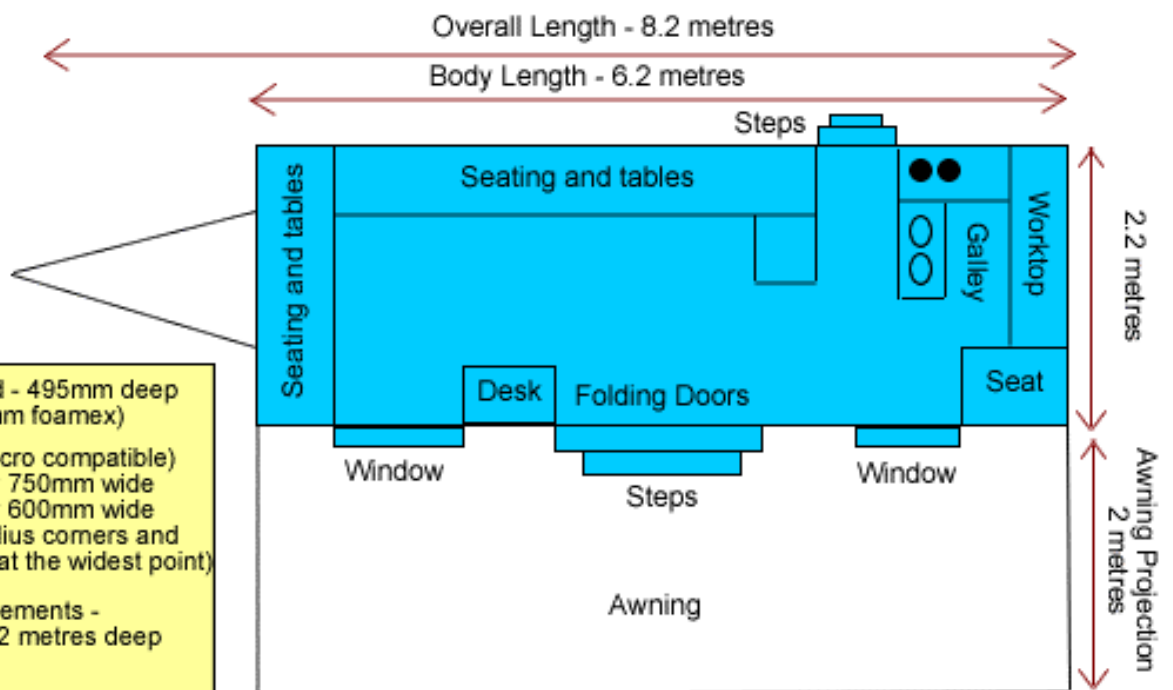

## 6.2M Trailer with canopy

External Headboard - 495mm deep x 4900mm long (3mm foamex)  
Internal Panels (Velcro compatible)  
5 x 900mm deep by 750mm wide  
1 x 900mm deep by 600mm wide  
(All panels have radius corners and measurements are at the widest point)  
Minimum site requirements -  
8 metres front by 4.2 metres deep  
Electricity Supply -  
1 x 16amp C Form Plug