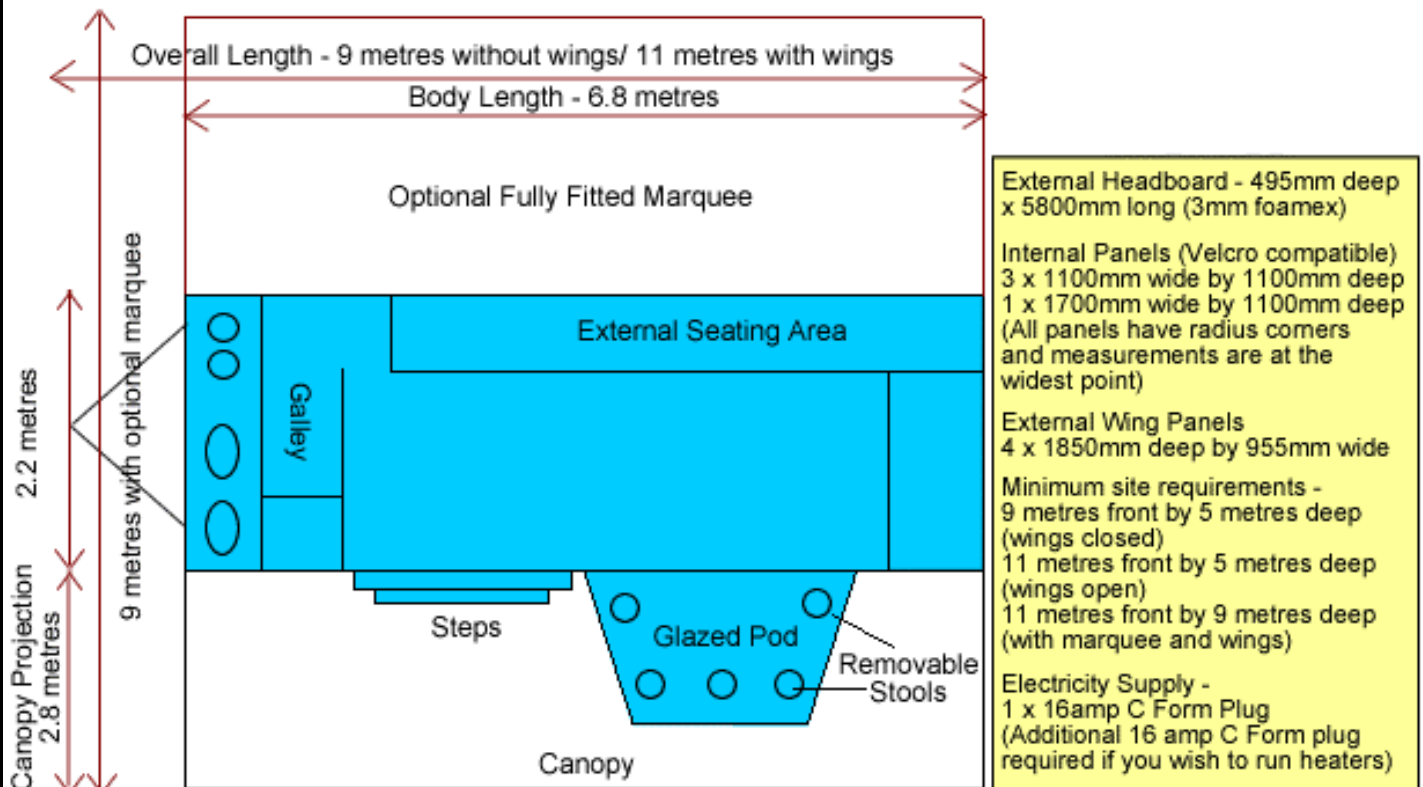

FOR HIRE

Call Specialised Vehicle Brokers on 01933 623585

6.8 M Trailer with glazed pod to front (marquee to rear if required)

UNIT 8