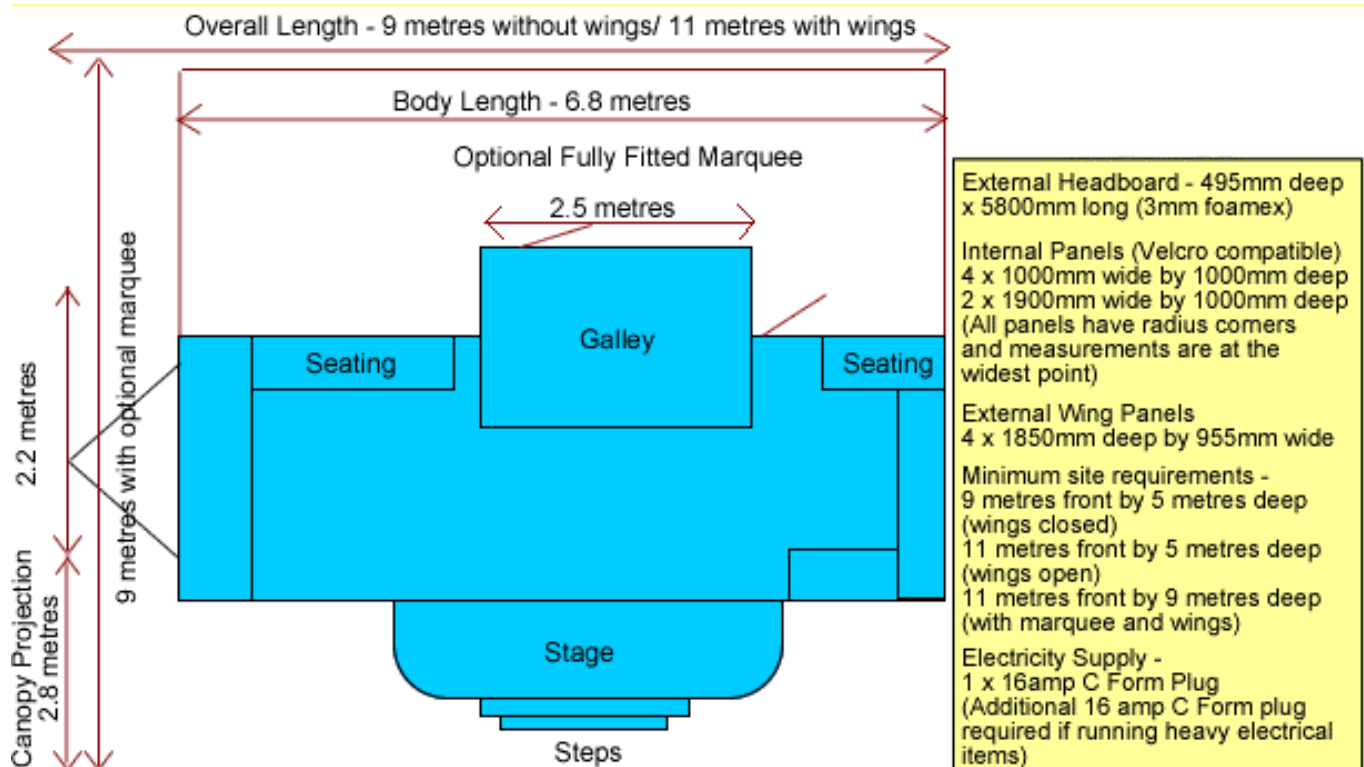

FOR HIRE

Call Specialised Vehicle Brokers on 01933 623585

6.8 M Trailer with pod and stage (marquee to rear if required)

UNIT 9